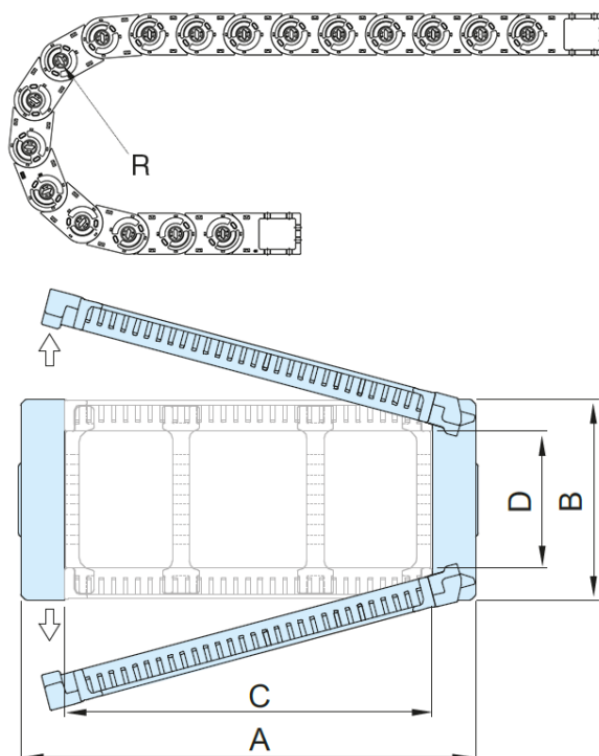

Article number: 18ST072N100R200

Description: ST Shift cable chain, ST072N.100 Radius 200 - Hoved nr. (1LK)
Type ST 072N.100.R200

Measures

A = 132

B = 66

C = 100

D = 45

I = 72

R = 200